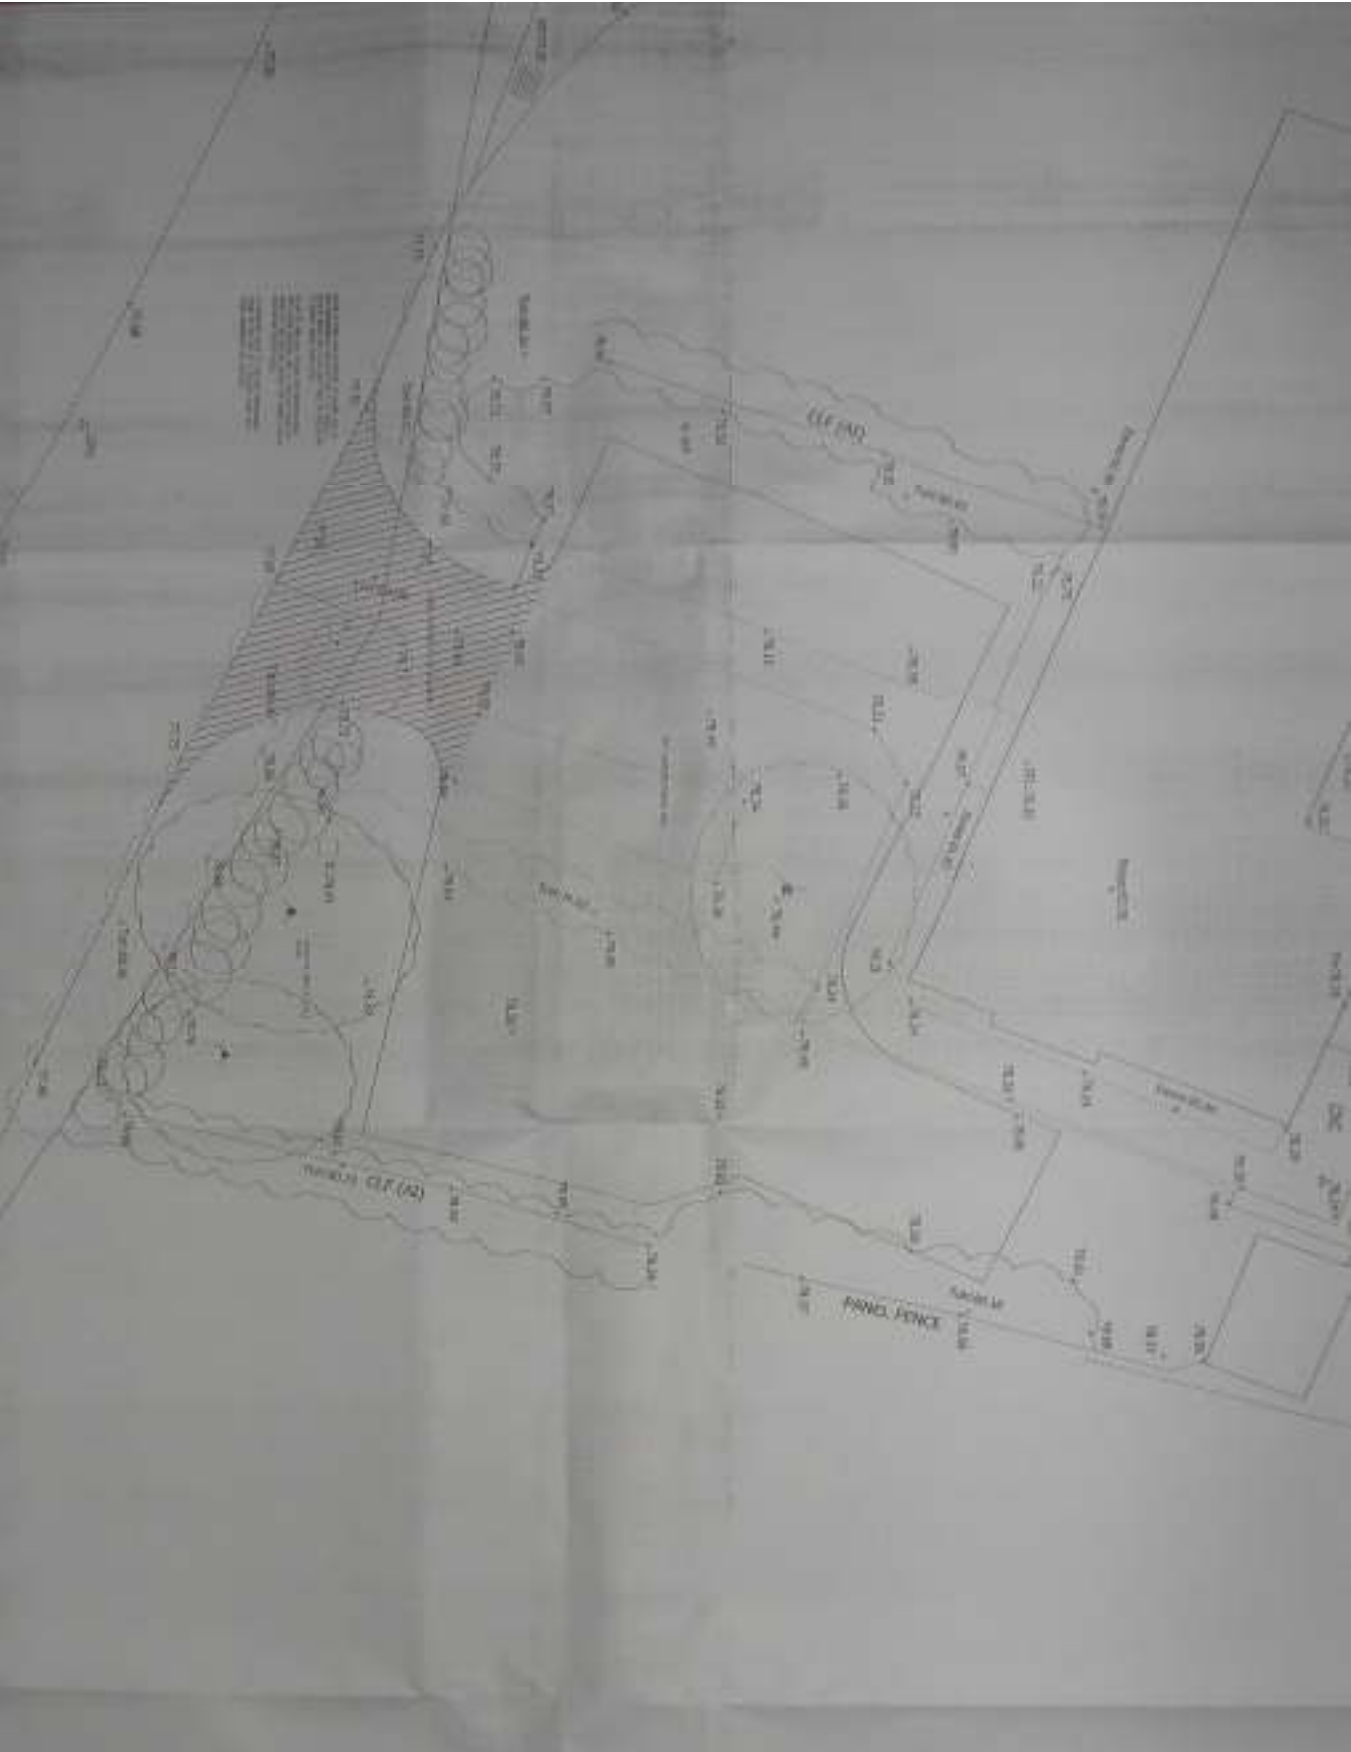

SCALE 1:10000 PLAN

PHOTOGRAPH ACCESS  
TO ORCHARD FROM FORTMILL HOUSE  
SHAPESHED, PROJECT, APR 1990  
FOR MR AND MRS A BARNHILL

SCALE 1:1000

22/01/1991

LOCATION PLAN 1:25000

SITE PLAN 1:5000

PROPOSED ACCESS  
2 ORCHARD CLOSE, FONTMELL MAGNA  
SHAFTESBURY, DORSET, SP7 0PG  
FOR MR AND MRS A DANIELL

1670/3

1:5000@A3

2/2011 / 1442/19

1/2 REC 2011